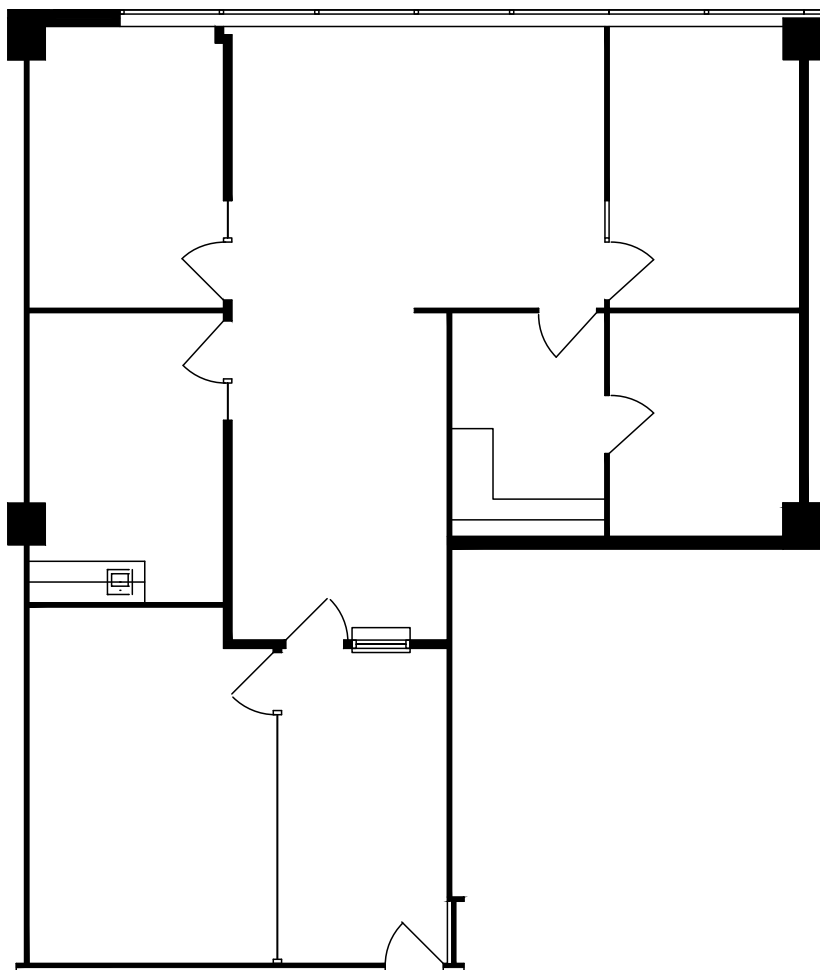

SUITE 845
±1,992 RSF

CALIFORNIA PLAZA

PLEASE CONTACT THE LEASING BROKERS FOR MORE INFORMATION

360° **CLICK HERE FOR VIRTUAL TOUR**

BRECK LUTZ
925.974.0109
breck.lutz@nrmk.com
CA RE LICENSE #00936859

DANNY BARTZ
925.974.0231
danny.bartz@nrmk.com
CA RE LICENSE #01971819